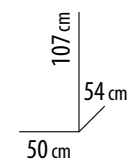

RDS SYSTEM
FIREX
GPRS
CLEAR
INOX
ECO START
TIMER
REMOTE CONTROL
MAIOLICA
ASH